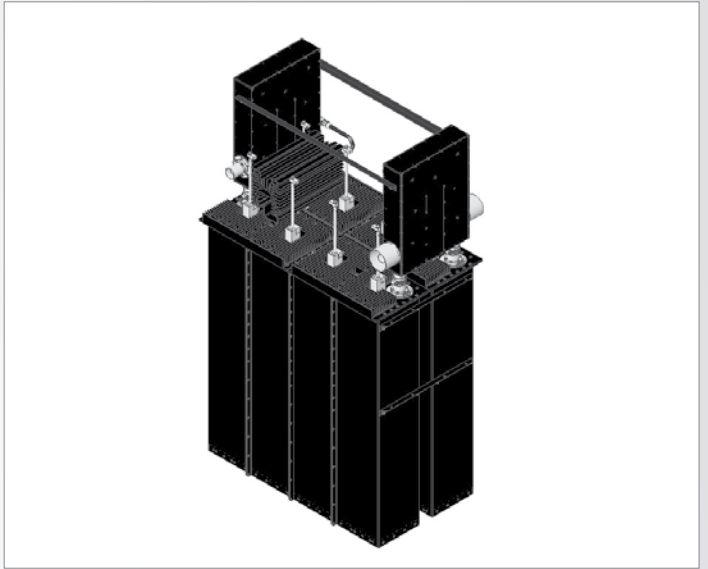

UC/FM/LB4-6

FM DIRECTIONAL FILTER TYPE COMBINER

MECHANICAL LAYOUT

UC/FM/LB4-6/C

All dimensions are in millimeters (inches)