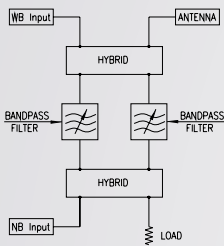

### FEATURES

- FM double bridge channel combiner
- 4 pole / 200 mm (7.9 in)
- adjustable selectivity
- temperature compensated